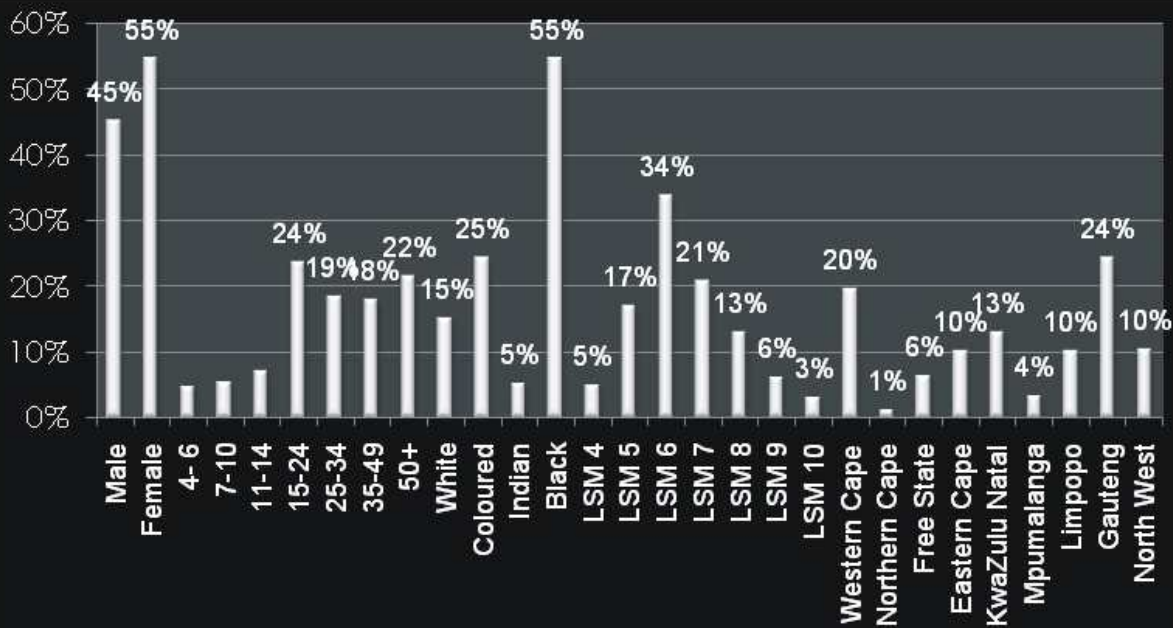

Friday Craz-e movies are certainly a great way to keep the kids entertained. Catch the Cactus Kid at 14:30pm on the 2nd and The Nuttiest Nutcracker on the 23rd at 14:30pm. Friday Action Nights are still as thrilling as ever. Nicholas Cage is Trapped In Paradise on the 23rd of December at 8:30pm while David Carradine is an outlaw in Brothers In Arms on Friday the 30th at 8:30pm.

Our selection of incredible Christmas movies will definitely deck your world with boughs of jolly. Our Christmas Eve (24 December) movie; This Christmas tells the story of the Whitfields, who will for the first time in seven years be under the same roof for Christmas. The movie starting at 7:30pm features Regina King and Delroy Lindo amongst others.

VIEWER PROFILE:

The *So What* viewer is predominantly female, between the ages of 15 and 34, Black or Coloured, in LSMs 6-8, and living in Gauteng or the Western Cape.

Come roll with Zola...only on e.tv