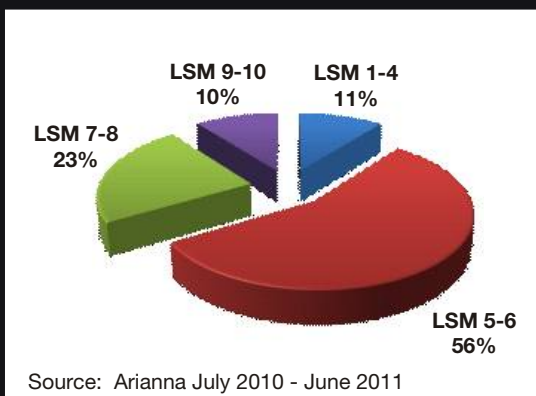

## WHO IS WATCHING TELEVISION?

Source: AMPS July 2010 - June 2011

Source: Arianna July 2010 - June 2011

According to AMPS, the biggest television audience is between LSM 5-6

Majority of e.tv's audience is also between LSM 5-6