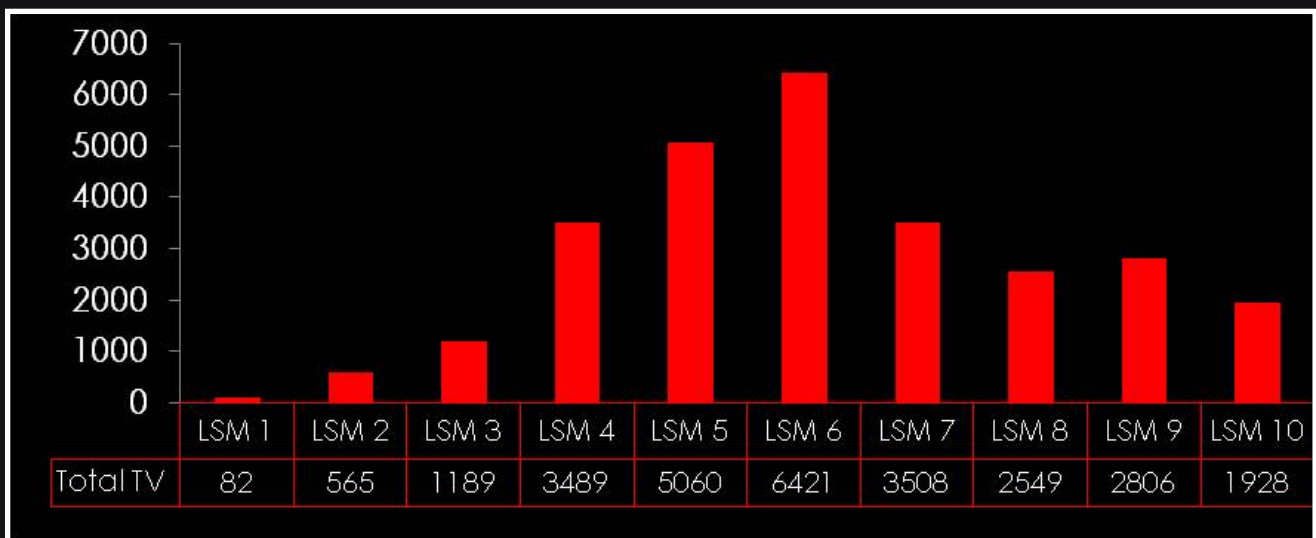

WHO IS WATCHING TELEVISION?

Source: AMPS July 2010 - June 2011