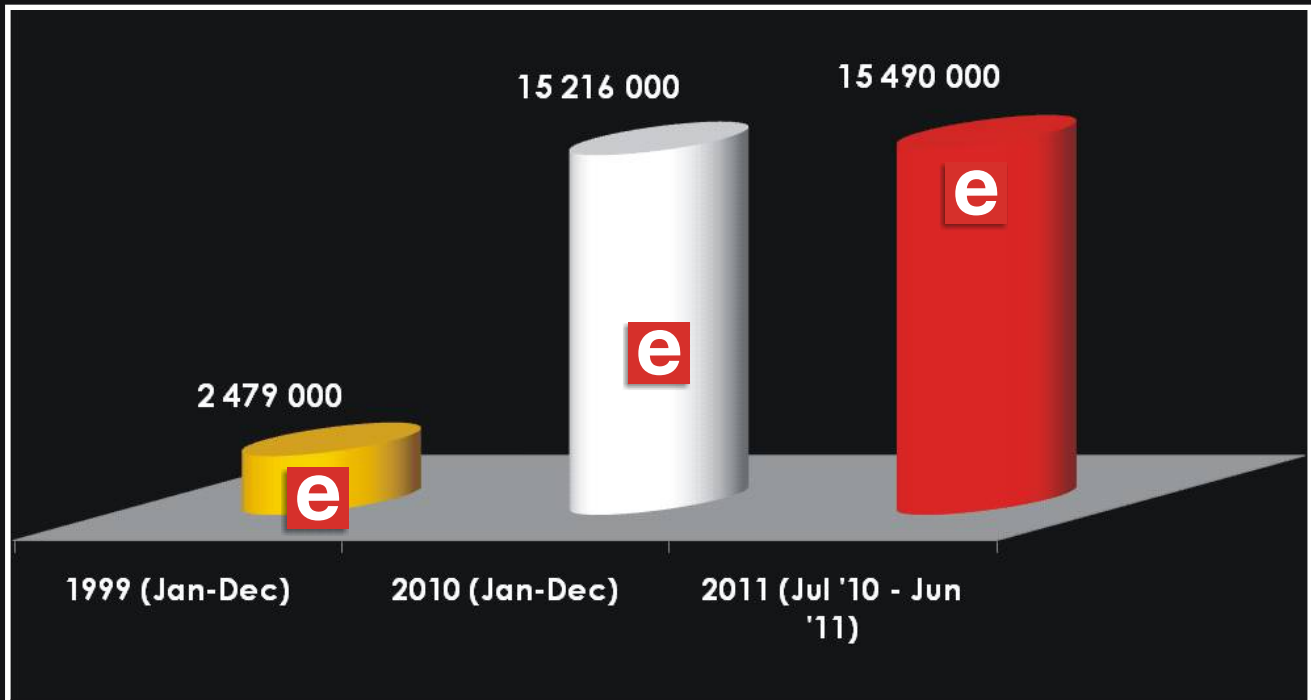

e.tv CONTINUES TO GROW

Source: AMPS January - December 2010, July 2010 - June 2011