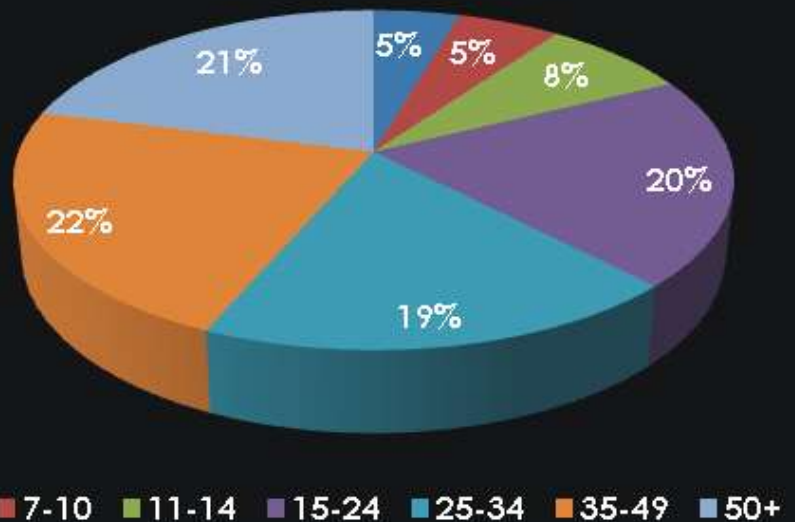

# Local Content For Everyone

46% increase from August to October 2011 on all adults.

Source: Arianna, August - October 2011

Source: Arianna, January - September 2011

JANUARY 2012

Gender Profile

***Broad Appeal!***

***From kids to housewives to the hip and happening, e has something for all target markets!***

Age Profile

LSM Profile

***All Ages!***

■ LSM 3 ■ LSM 4 ■ LSM 5 ■ LSM 6 ■ LSM 7 ■ LSM 8 ■ LSM 9 ■ LSM 10

Source: Arianna, September 2011