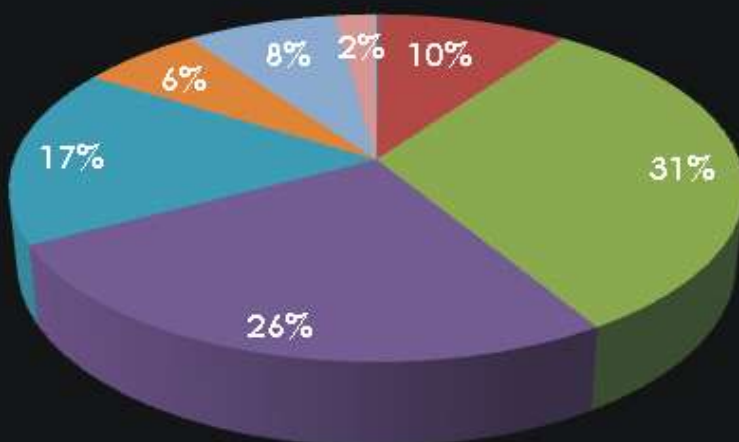

# Local Content For Everyone

46% increase from August to October 2011 on all adults.

Source: Arianna, August - October 2011

Source: Arianna, January - September 2011

JANUARY 2012

Gender Profile

***Broad Appeal!***

***From kids to housewives to the hip and happening, e has something for all target markets!***

Age Profile

LSM Profile

***All Ages!***

■ LSM 3 ■ LSM 4 ■ LSM 5 ■ LSM 6 ■ LSM 7 ■ LSM 8 ■ LSM 9 ■ LSM 10

Source: Arianna, September 2011