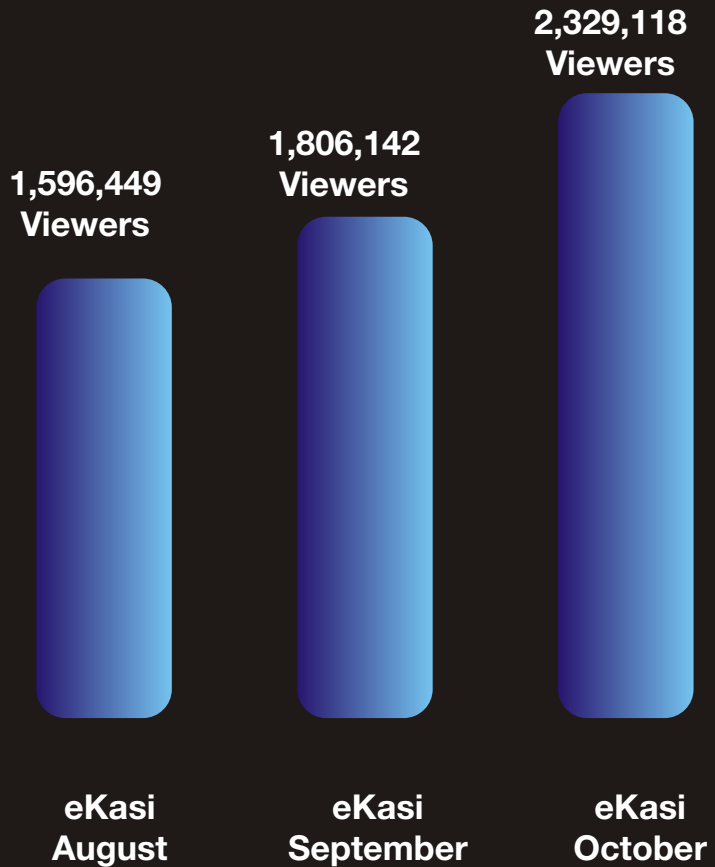

### SATURDAY - SUNDAY

18h00	R18 480
19h00	R29 700

JANUARY  
2012

# Local Content For Everyone

46% increase from August to October 2011 on all adults.

Source: Arianna, August - October 2011

Source: Arianna, January - September 2011

JANUARY 2012

Gender Profile

***Broad Appeal!***